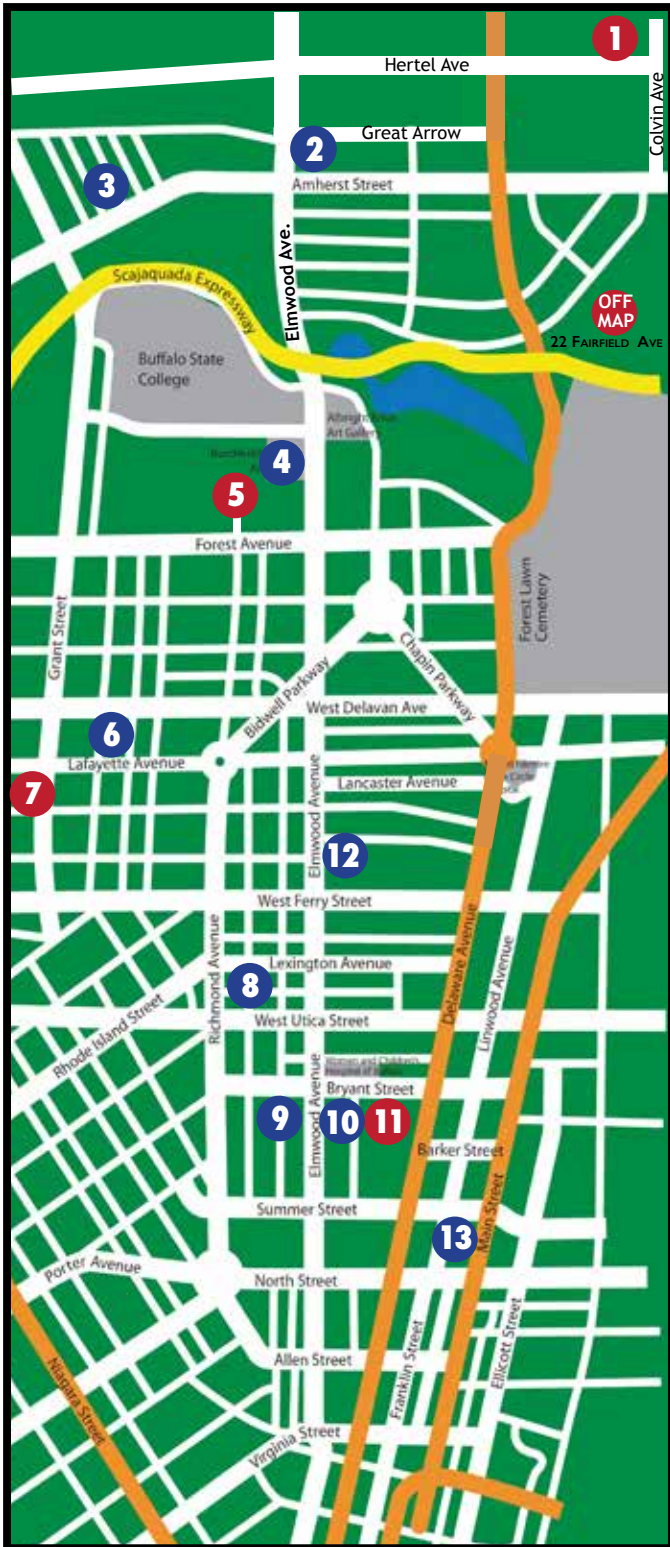

HOLIDAY OPEN STUDIOS AND GALLERIES

Brought to you by

GUIDE BY LOCATION

Each number corresponds to a spot on the map. For detailed information on individual artists, please refer to the alphabetical listings within.

The **BLUE DOTS** indicate **GALLERIES** which are open all year long offering wonderful opportunities to support our incredible local arts community.

Many galleries have additional special seasonal hours.
Many of the studios are also available by appointment throughout the year!